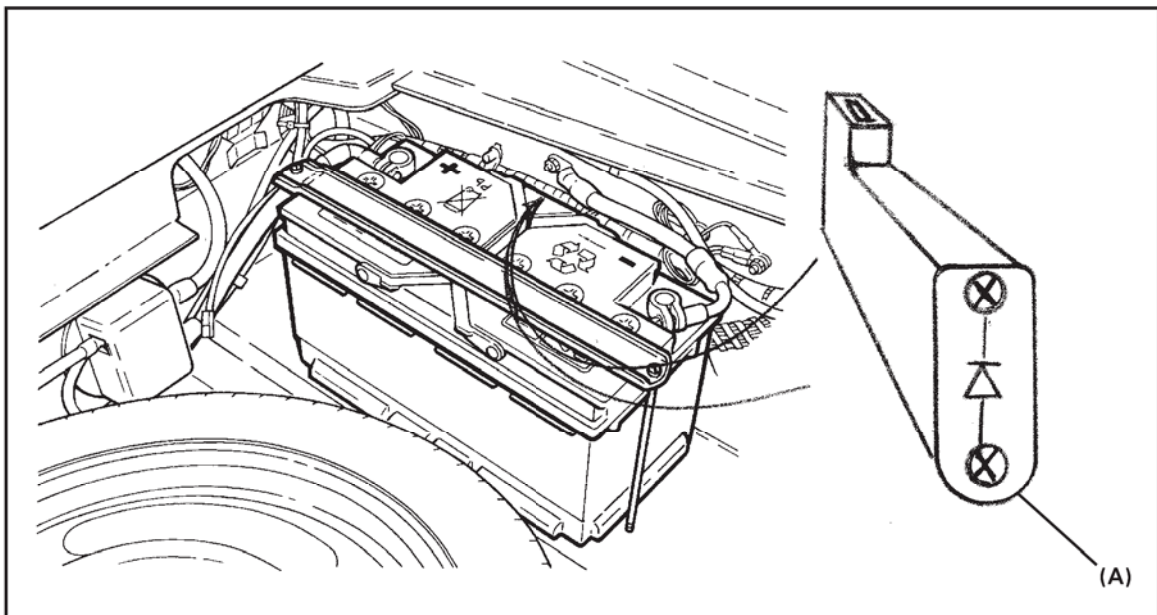

Diode – Rear Tail Lamp Trunk Harness

MODEL 1997 MY-ON
XK8 Range
VIN
001001-ON

FICHE: JLM 20301/FF (RTC9931/FF)
SECTION: ELECTRICAL DISTRIBUTION SYSTEM
FRAME: 2-C11

The part number for the diode in the rear tail lamp harness is not listed or illustrated on the above fiche frame. Should the diode fail, do not order the entire trunk harness to replace it. Refer to this bulletin until the fiche text is updated.

ILL #	PART NUMBER	DESCRIPTION
(A)	LST 8343AA	Diode - rear tail lamp harness