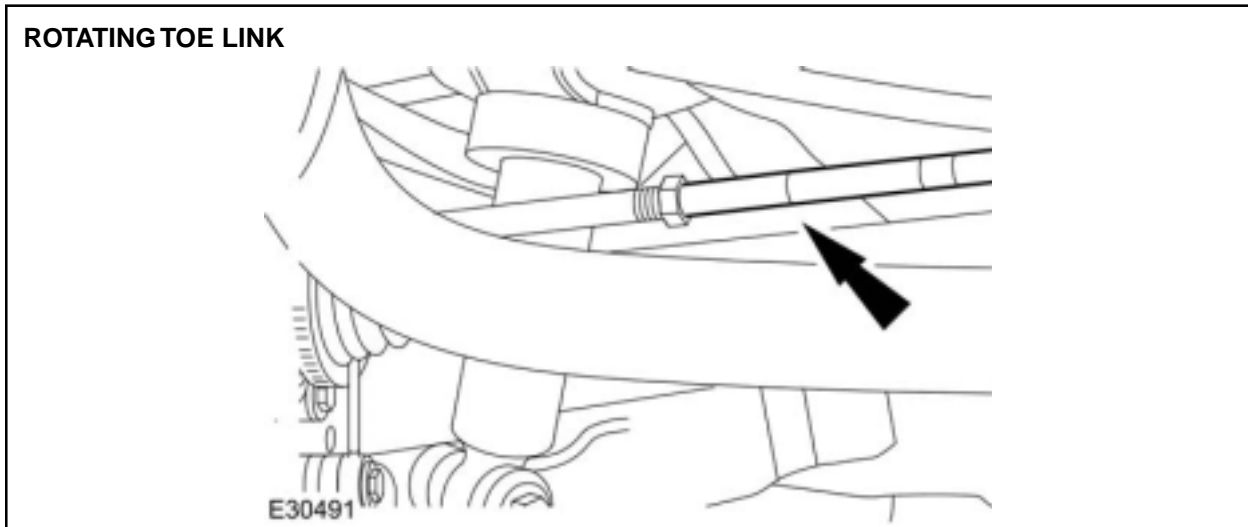

REAR TOE ADJUSTMENT

1. Check the toe settings. Follow the equipment manufacturer's instructions.
2. Left-hand, shown right-hand similar. Loosen the lock nut (Illustration 1). Clean and lubricate the lock nut and toe link threads.

ILLUSTRATION 1

3. Rotate the toe link to adjust the toe settings.

ILLUSTRATION 2

4. Tighten the lock nut (Illustration 1). Check the toe settings. Follow the equipment manufacturer's instructions.

REAR TOE SPECIFICATIONS

Item	LH	RH	Total/Split
Specifications – Rear			
Toe @ curb ride height (positive value is toe-in, negative value is toe-out)	$0.12^\circ \pm 0.1^\circ$	$0.12^\circ \pm 0.1^\circ$	$0.25^\circ \pm 0.17^\circ$