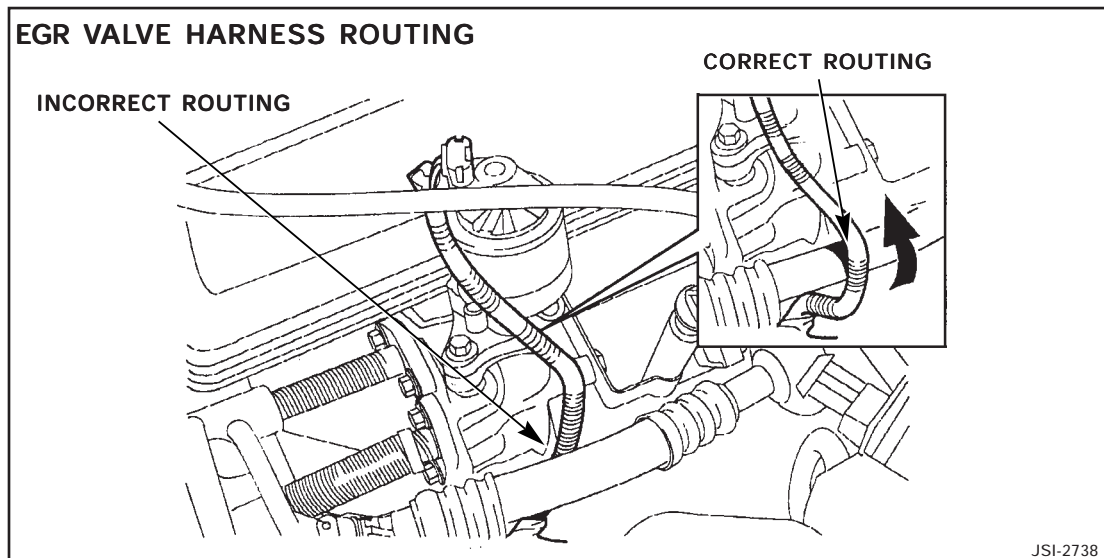

1. Check whether the harness is routed outboard or inboard of the air conditioning line (Illustration 1).
If the harness is routed **outboard** of the air conditioning line as in the inset of Illustration 1, the routing is correct.
If the harness is routed **inboard** of the air conditioning line as in the main illustration, the routing is **incorrect** and **must** be corrected.
2. Disconnect the harness connector (Illustration 1) from the EGR valve, and pull the harness downward until it is below the A/C line.
3. Re-route the EGR harness **outboard** of the air conditioning line as in the inset of Illustration 1. Reconnect the harness connector to the EGR valve. Make sure the harness is now clear of the EGR valve.