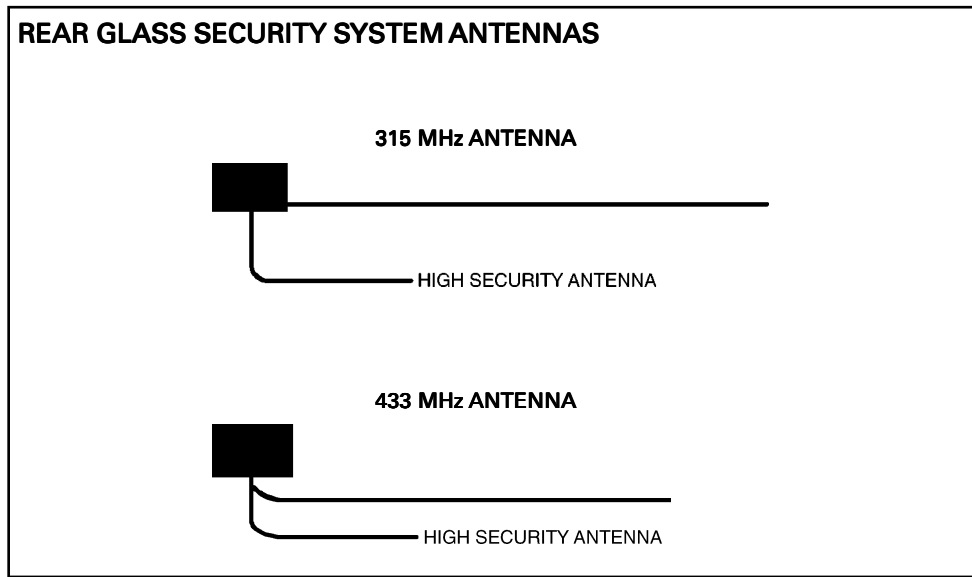

The frequency is incorporated in the last 3 digits of the FCC ID number. This number is located on the back of the key fob transmitter battery cover and on the sticker on the SLCM. The antenna is located near the top center of the rear glass and can be identified by its configuration (Illustration 1).